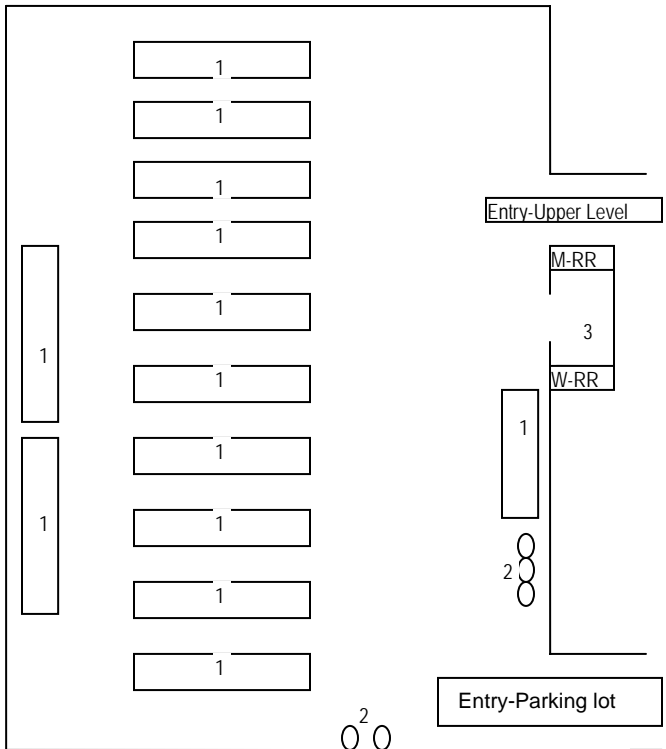

Lower Level (Teen Center) Setup

- Legend:
- 1: (2) 36" Tables w/center bolt n' roll – 8 chairs total for 2 tables
 - 2: Trash or recycle containers
 - 3: Equipped Kitchen: sink, oven, stove, refrigerator, pop machine, spray cleaner, cleaning towels and table